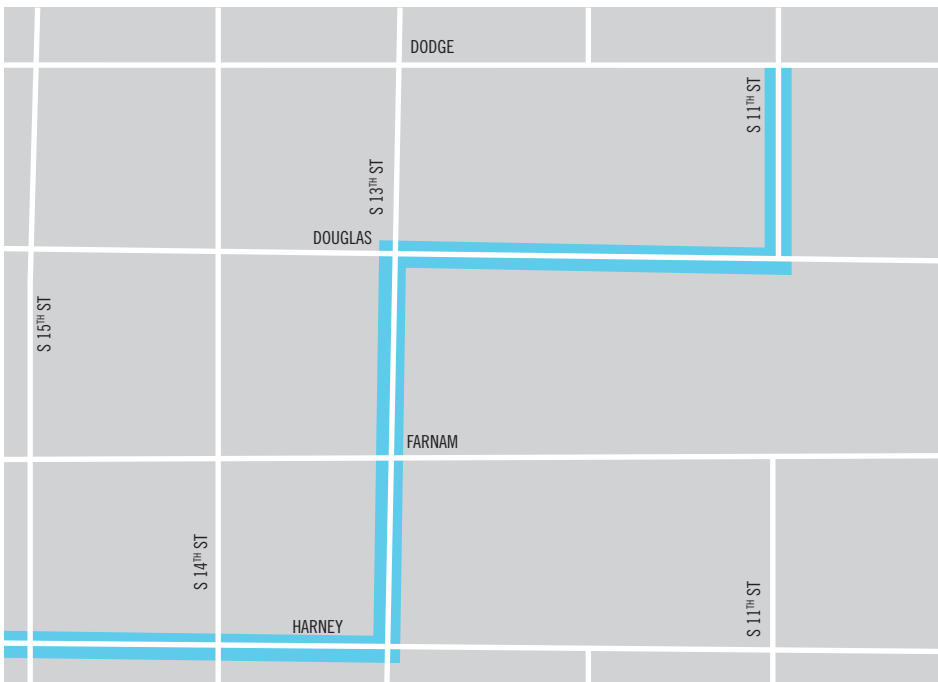

**Route 11 to Route 30**  
 Regular route to 13th & Douglas  
 Continue to 10th  
 Right on 10th to Farnam  
 Right on Farnam to 14th & layover

**Route 30 to Route 11**  
 Regular route 13th & Harney  
 Left on 13th to Douglas  
 Right on Douglas to 11th  
 Left on 11th to layover