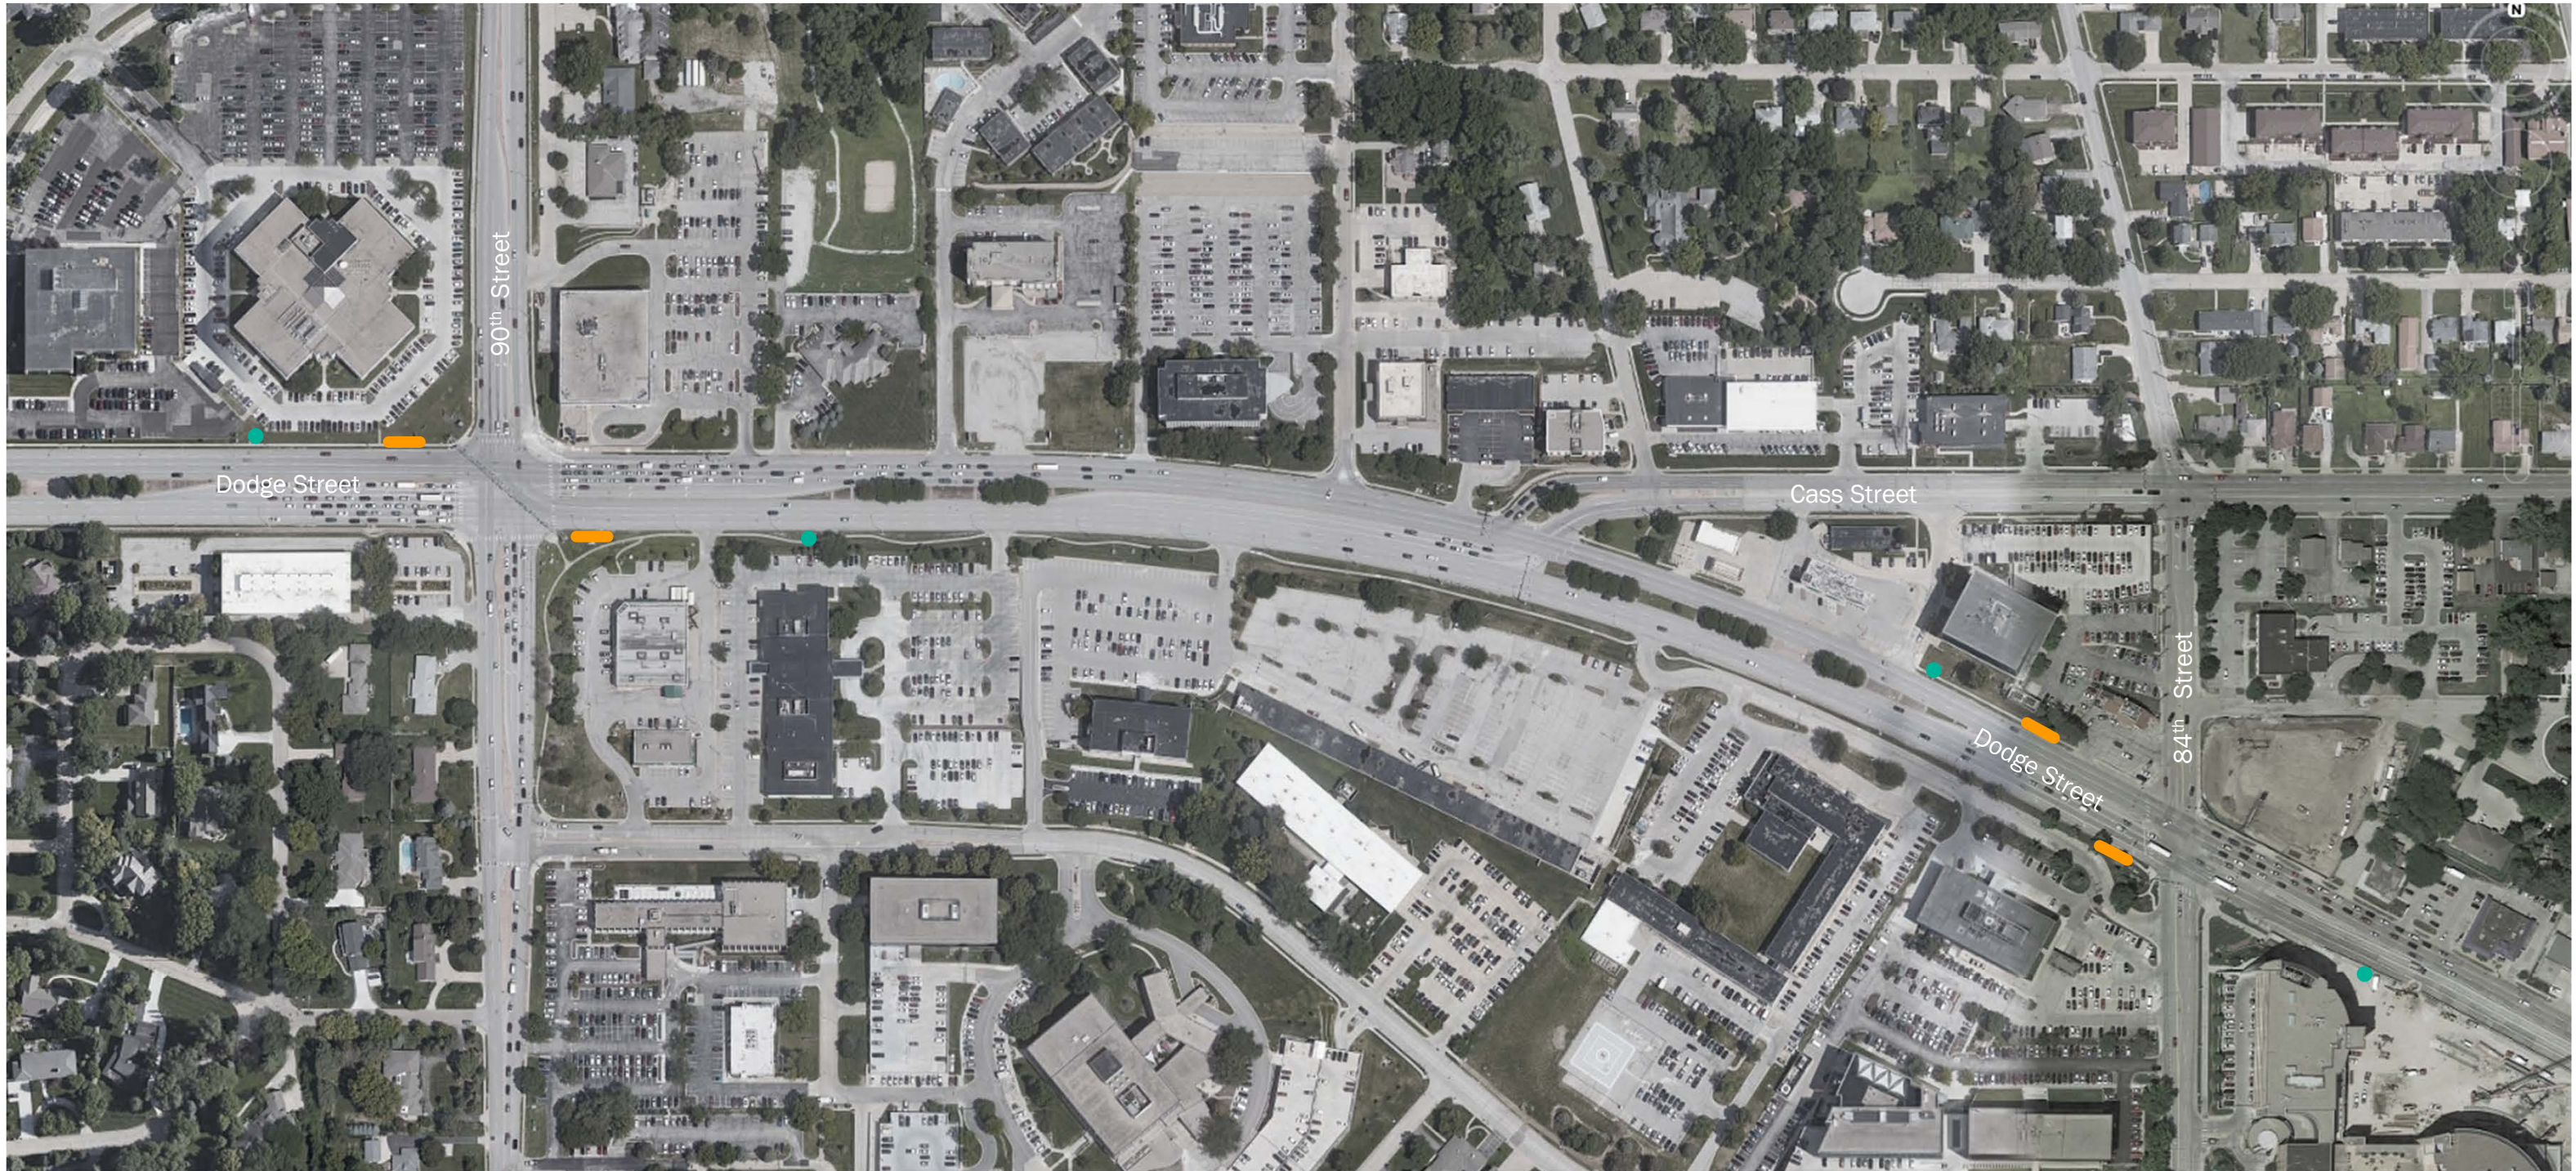

Legend

-  - ORBT Station Location
-  - Alternate Stop Location (If Station is not Accessible)

Westroads Transit Center Station and Alternate Stop

Legend

-  - ORBT Station Location
-  - Alternate Stop Location (If Station is not Accessible)

90th Street and 84th Street Stations and Alternate Stops

Legend

- - ORBT Station Location
- - Alternate Stop Location (If Station is not Accessible)

77th Street and 72nd Street Stations and Alternate Stops

Legend

-  - ORBT Station Location
-  - Alternate Stop Location (If Station is not Accessible)

62nd Street Station and Alternate Stop

Legend

-  - ORBT Station Location
-  - Alternate Stop Location (If Station is not Accessible)

Legend

-  - ORBT Station Location
-  - Alternate Stop Location (If Station is not Accessible)

24th Street and 19th Street Stations and Alternate Stops

Legend

- - ORBT Station Location
- - Alternate Stop Location (If Station is not Accessible)