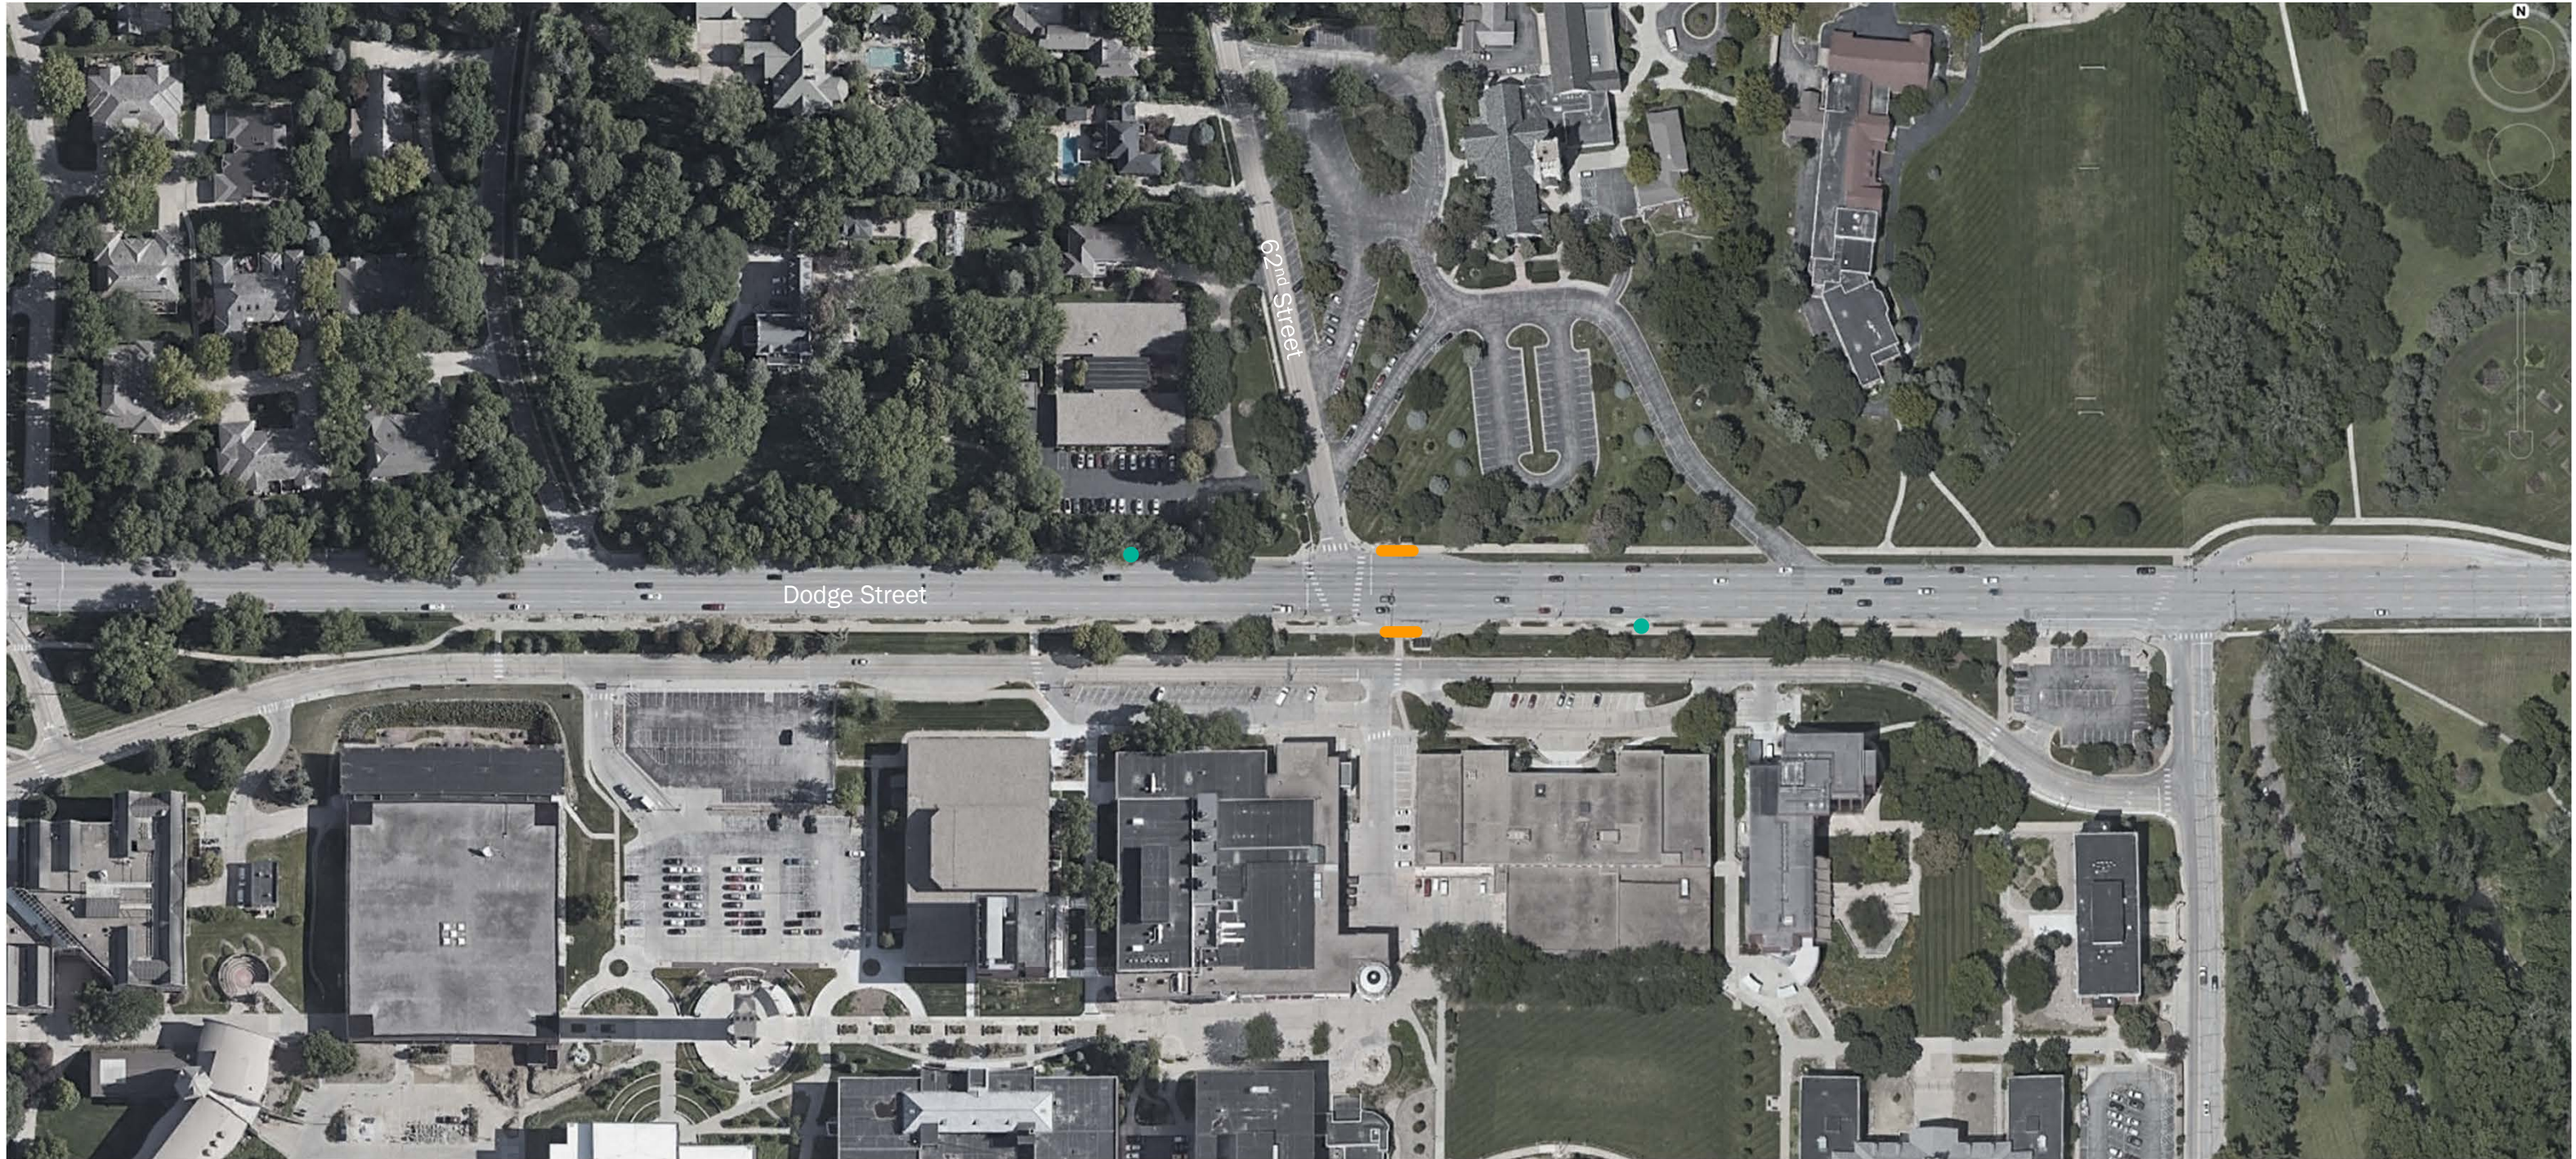

Legend

-  - ORBT Station Location
-  - Alternate Stop Location (If Station is not Accessible)

Westroads Transit Center Station and Alternate Stop

Legend

-  - ORBT Station Location
-  - Alternate Stop Location (If Station is not Accessible)

90th Street and 84th Street Stations and Alternate Stops

Legend

- - ORBT Station Location
- - Alternate Stop Location (If Station is not Accessible)

77th Street and 72nd Street Stations and Alternate Stops

Legend

-  - ORBT Station Location
-  - Alternate Stop Location (If Station is not Accessible)

24th Street and 19th Street Stations and Alternate Stops

Legend

- - ORBT Station Location
- - Alternate Stop Location (If Station is not Accessible)

15th, 12th, and 10th Street Stations and Alternate Stops