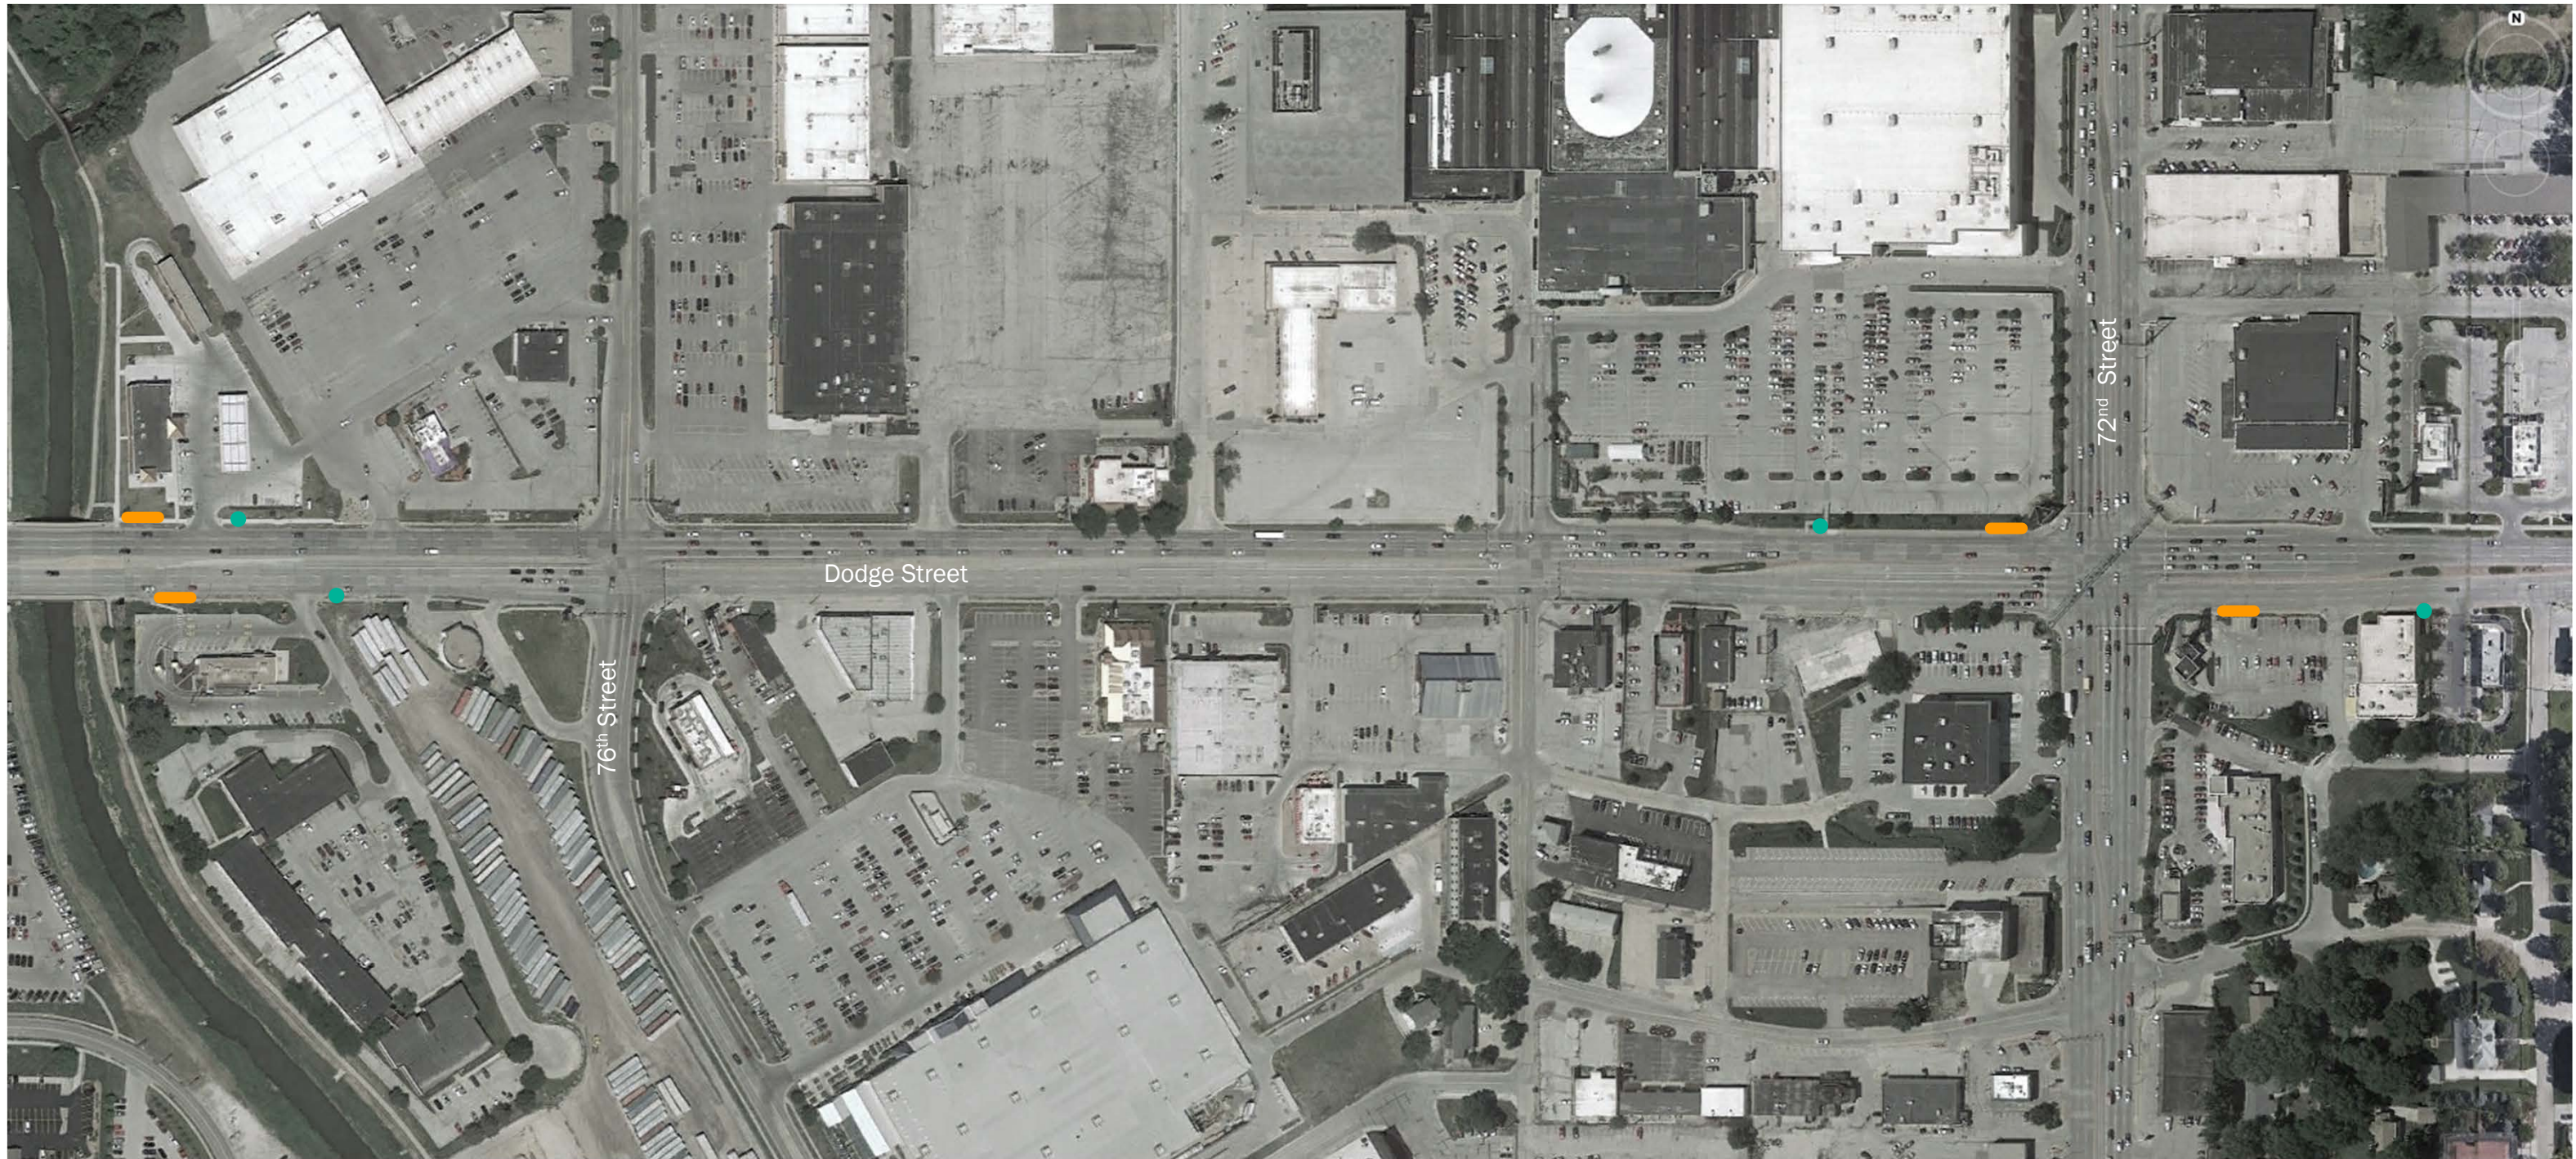

Legend

-  - ORBT Station Location
-  - Alternate Stop Location (If Station is not Accessible)

Westroads Transit Center Station and Alternate Stop

Legend

-  - ORBT Station Location
-  - Alternate Stop Location (If Station is not Accessible)

90th Street and 84th Street Stations and Alternate Stops

Legend

- - ORBT Station Location
- - Alternate Stop Location (If Station is not Accessible)

77th Street and 72nd Street Stations and Alternate Stops

Legend

-  - ORBT Station Location
-  - Alternate Stop Location (If Station is not Accessible)

24th Street and 19th Street Stations and Alternate Stops

Legend

- - ORBT Station Location
- - Alternate Stop Location (If Station is not Accessible)

15th, 12th, and 10th Street Stations and Alternate Stops