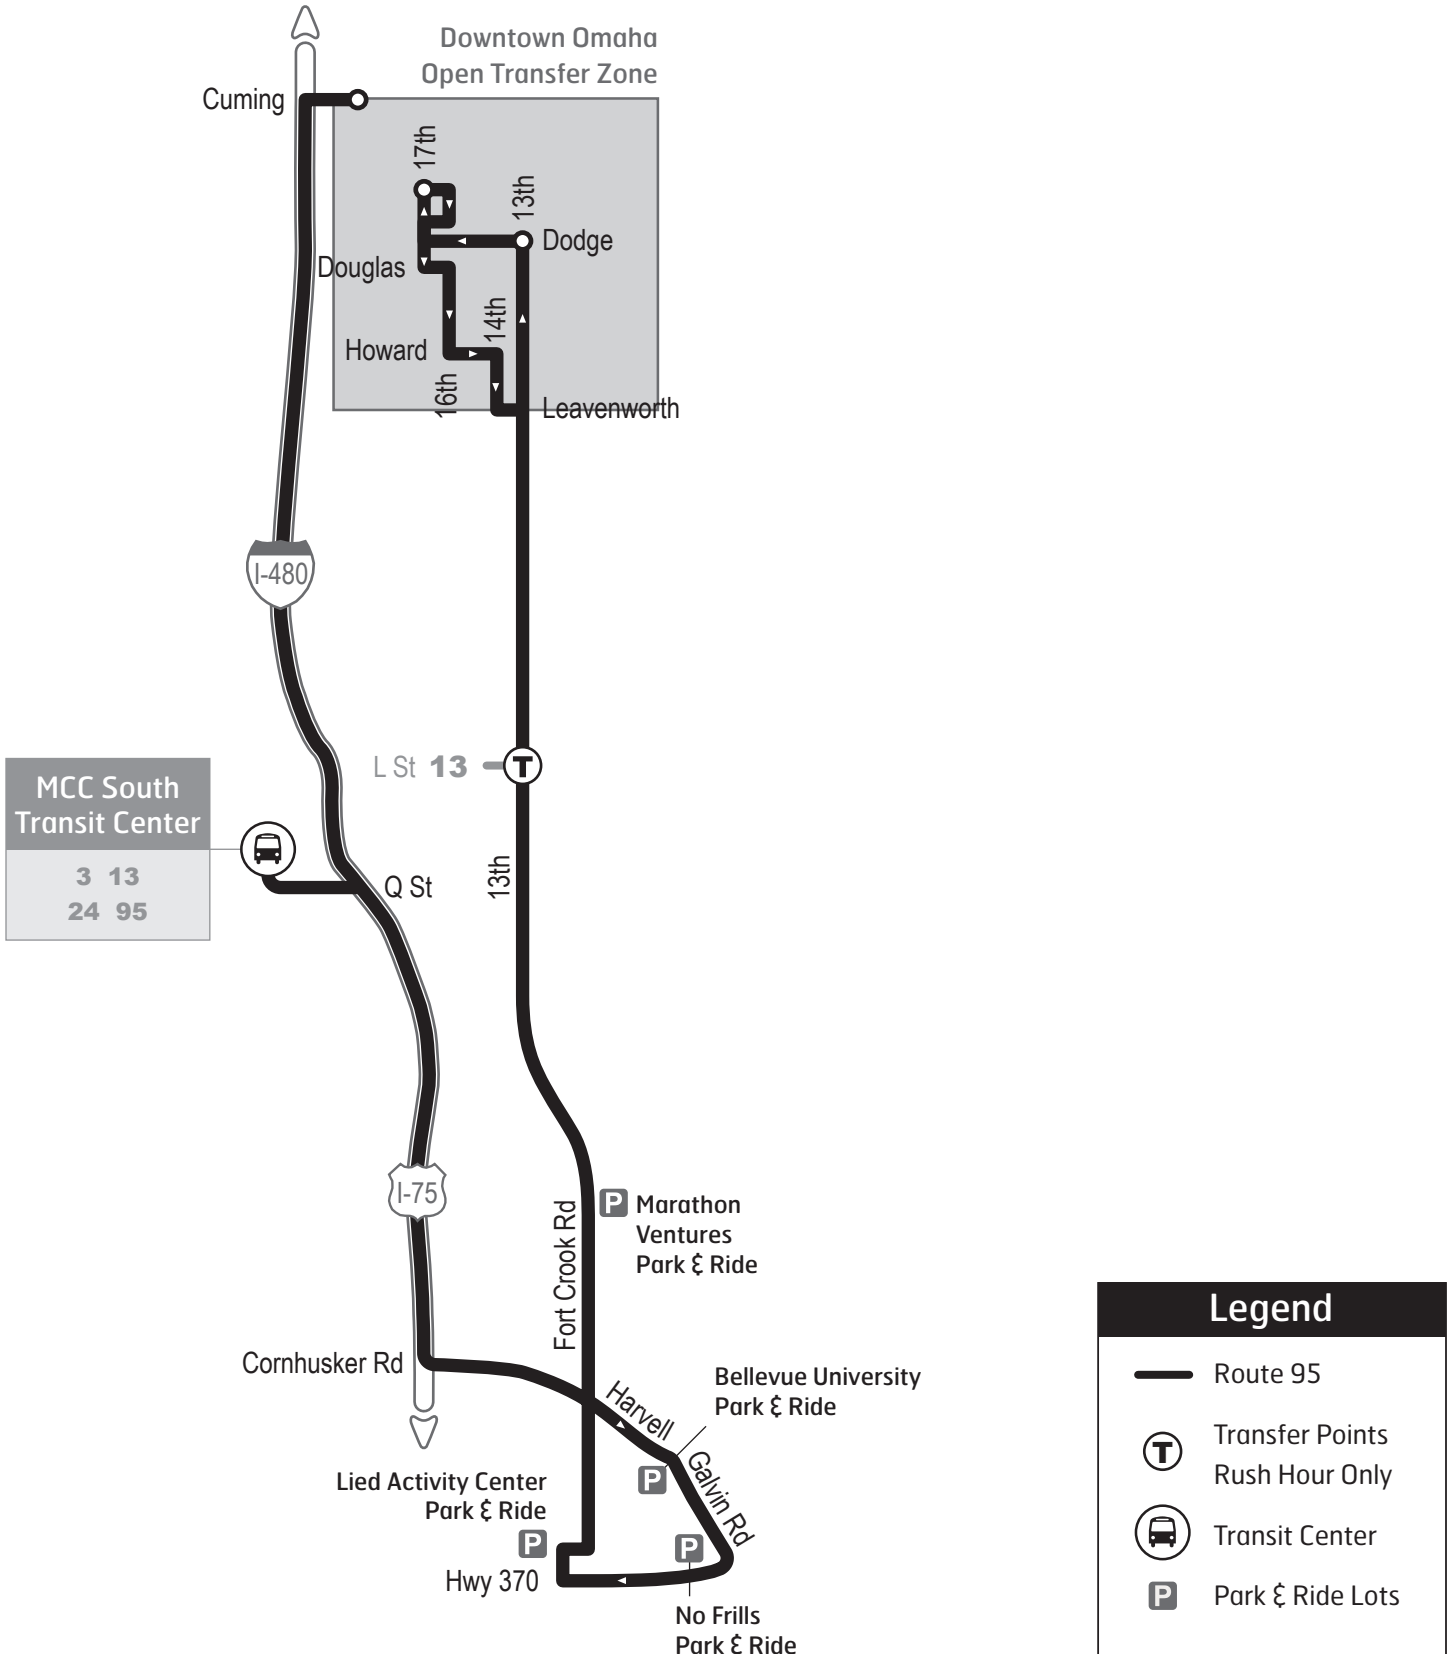

95 Bellevue Express

95 AM Express				AM expreso			
Bellevue to Downtown				Bellevue a el centro			
Weekdays				Entre Semana			
Galvin & Harvell <i>Bellevue University</i>	Galvin & Harlan <i>No Frills</i>	Fort Crook & Harlan <i>Lied Activity Center</i>	Fort Crook & Childs <i>Marathon Ventures</i>	13th & J Street	13th & Douglas	17th & Davenport	22nd & Cumming
6:12a	6:15	6:20	6:27	6:35	6:45	6:47	
6:42	6:45	6:50	6:57	7:05	7:15	7:17	7:22
7:12	7:15	7:20	7:27	7:35	7:45	7:47	7:52a

95 PM Express				PM expreso			
Downtown to Bellevue				El centro a Bellevue			
Weekdays				Entre Semana			
22nd & Cumming	16th & Davenport	14th & Douglas	13th & J Street	Fort Crook & Childs <i>Marathon Ventures</i>	Galvin & Harvell <i>Bellevue University</i>	Galvin & Harlan <i>No Frills</i>	Fort Crook & Harlan <i>Lied Activity Center</i>
4:07p	4:12	4:15	4:22	4:30	4:37	4:40	4:45
4:37	4:42	4:45	4:52	5:00	5:07	5:10	5:15
	5:12	5:15	5:22	5:30	5:37	5:40	5:45p

95 PM North		PM norte	
Bellevue to Downtown		Bellevue a el centro	
Weekdays		Entre Semana	
Fort Crook & Harlan <i>Lied Activity Center</i>	MCC South Transit Center	16th & Davenport	22nd & Cumming
4:45p	4:55	5:12	
5:15	5:25		5:40
5:45	5:55		6:10p

P **Bellevue University** *Park & Ride Lot*

Please park in the lot south of the Durham Center near the intersection of Galvin Rd and Lloyd Street. Buses will load southbound on Galvin at the Metro sign.