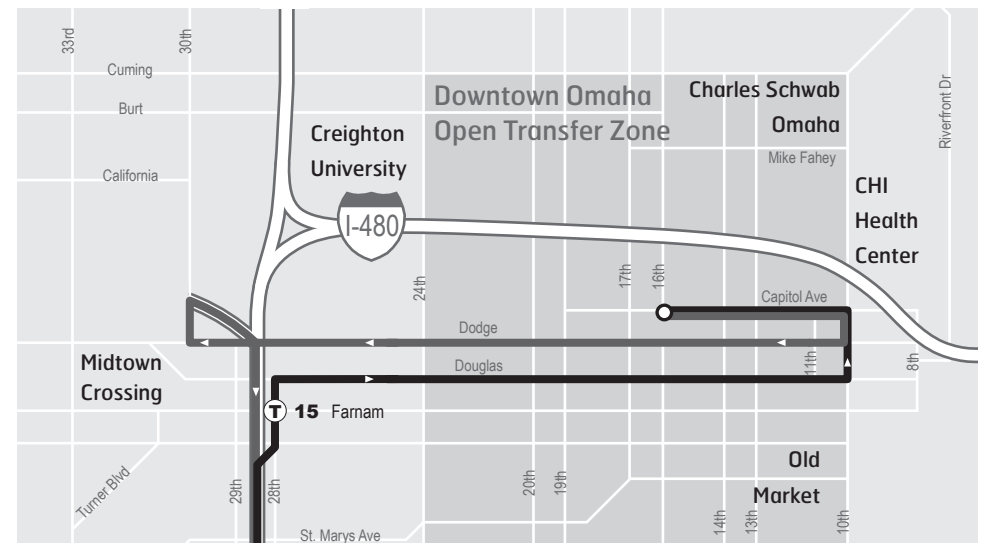

94 West Center Express

Legend	
	Route 94
	Transfer Points Rush Hour Only
	Park & Ride Lots

Information Información

► **Holidays Without Service:** January 1, Memorial Day, July 4, Labor Day, Thanksgiving Day, and December 25.

► **Zona de Transferencia Abierta:** En el centro de la ciudad al este de la calle 24, al sur de la calle Cuming, y al norte de la calle Leavenworth, las transferencias pueden ocurrir en cualquier parada de autobús, a menos que la señal designa otra cosa. Se aplican las reglas regulares de transferencia.

 When transferring between two routes at a transit center, stand near the designated stop for the route you are going to board.

 Where two or more routes meet at an intersection, stand at the sign labeled for the route you are going to board. (shown below)

► **Open Transfer Zone:** Transfers may occur at any bus stop, unless the sign designates otherwise for the downtown area east of 24th street, south of Cuming Street and north of Leavenworth Street. Regular transfer rules apply.