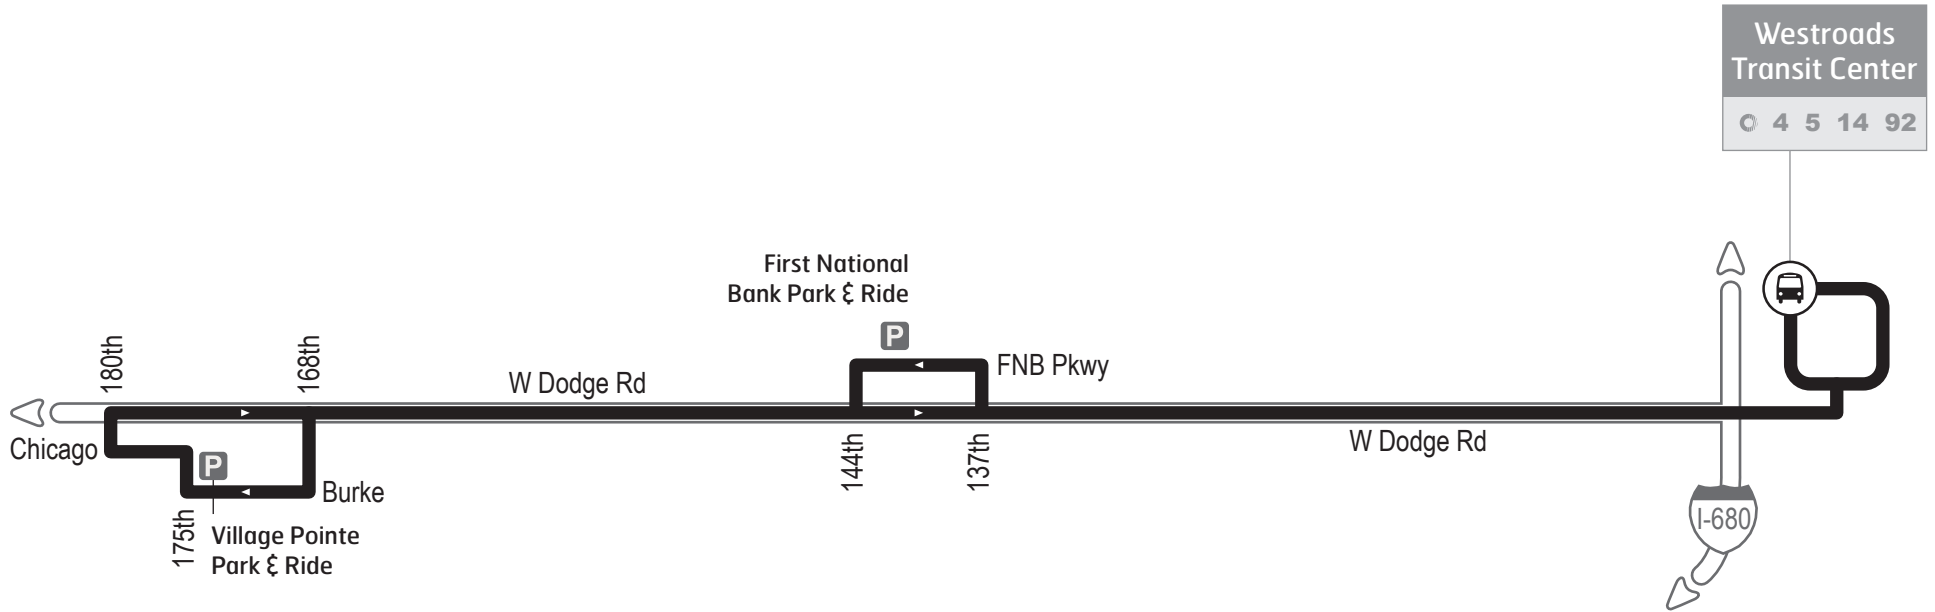

# 92 Dodge Express

Legend	
	Route 92
	Transit Center
	Park & Ride Lots

**92 East****Este****Weekdays****Entre Semana**

175th & Burke <i>Village Pointe</i>	144th & W Dodge <i>First National Bank</i>	Westroads TC	22nd & Cumming
--	---	--------------	----------------

6:10a	6:17	6:28	
6:50	6:57	7:08	
7:30	7:37	7:48	
8:10	8:17	8:28	
8:50	8:57	9:08	9:25a
<b>3:30p</b>			
4:10	4:17	4:28	
4:50	4:57	5:08	
5:30	5:37	5:48	
6:10	6:17	6:28	
6:50	6:57	7:08	7:25p

**Operates Weekdays only****92 West****Oeste****Weekdays****Entre Semana**

22nd & Cumming	Westroads TC	144th & W Dodge <i>First National Bank</i>	175th & Burke <i>Village Pointe</i>
----------------	--------------	---	--

5:35a	5:53	6:04	6:10
	6:30	6:41	6:47
	7:10	7:21	7:27
	7:50	8:01	8:07
	8:30	8:41	8:47a
<b>2:52</b>			
	3:10	3:21	3:27
	3:50	4:01	4:07
	4:30	4:41	4:47
	5:10	5:21	5:27
	5:50	6:01	6:07
	6:30	6:41	6:47p