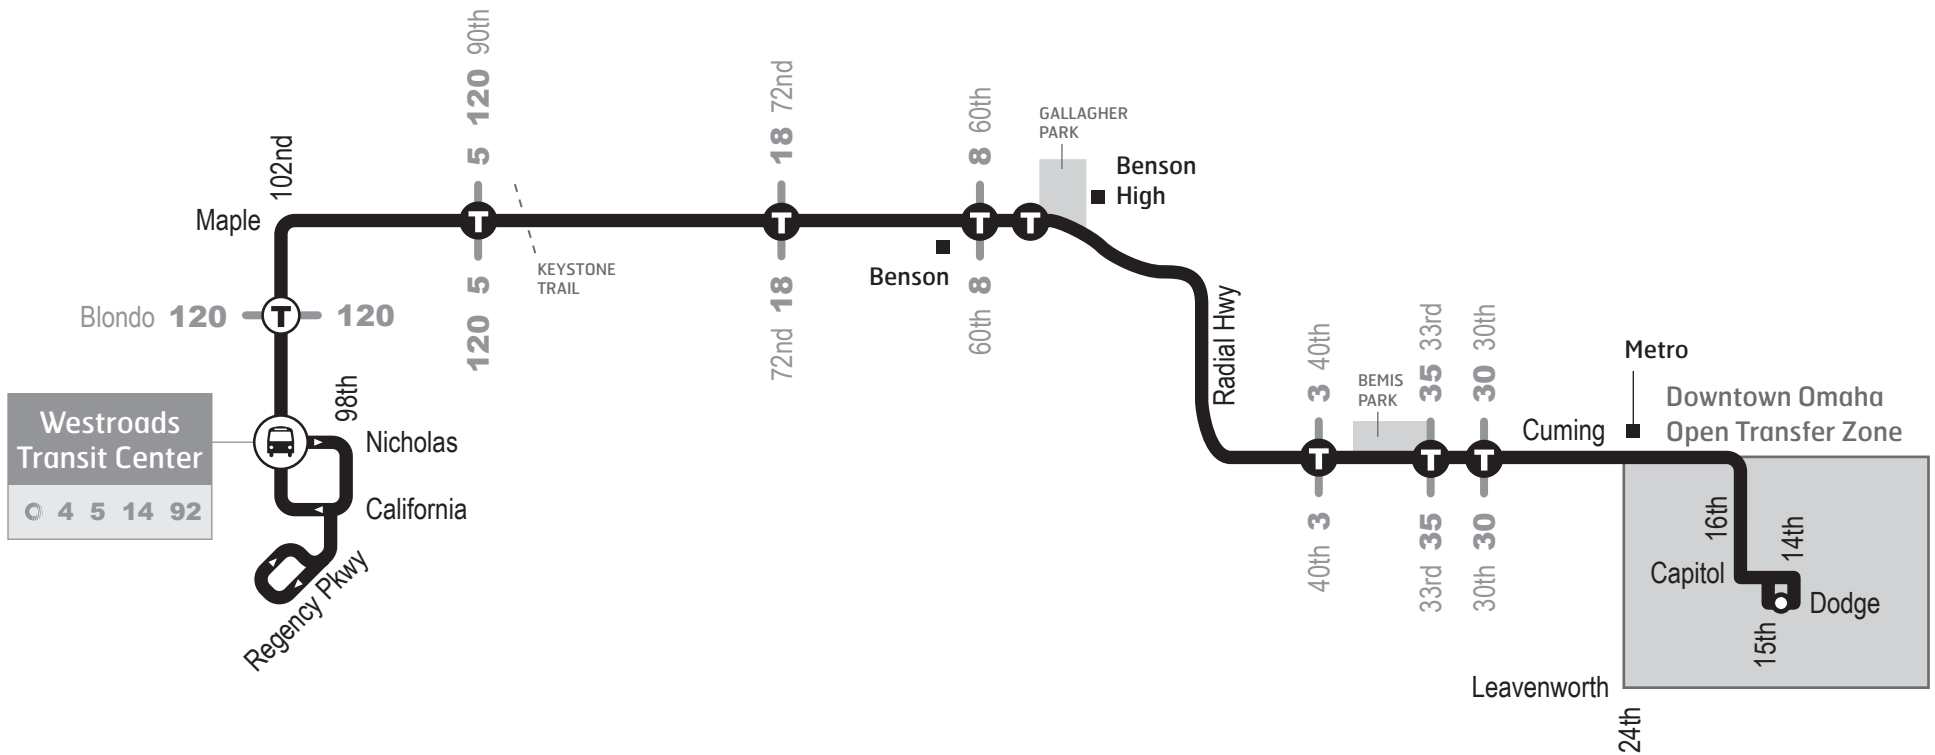

4 Maple Street

Legend

- Route 4
- Transfer Points
- Transfer Points Rush Hour Only
- Transit Center

West

Oeste

4 East

Este

Weekdays **Entre Semana**

► **Zona de Transferencia Abierta:** En el centro de la ciudad al este de la calle 24, al sur de la calle Cuming, y al norte de la calle Leavenworth, las transferencias pueden ocurrir en cualquier parada de autobús, a menos que la señal designa otra cosa. Se aplican las reglas regulares de transferencia.

 When transferring between two routes at a transit center, stand near the designated stop for the route you are going to board.

 Where two or more routes meet at an intersection, stand at the sign labeled for the route you are going to board. (shown below)

► **Open Transfer Zone:** Transfers may occur at any bus stop, unless the sign designates otherwise for the downtown area east of 24th street, south of Cuming Street and north of Leavenworth Street. Regular transfer rules apply.