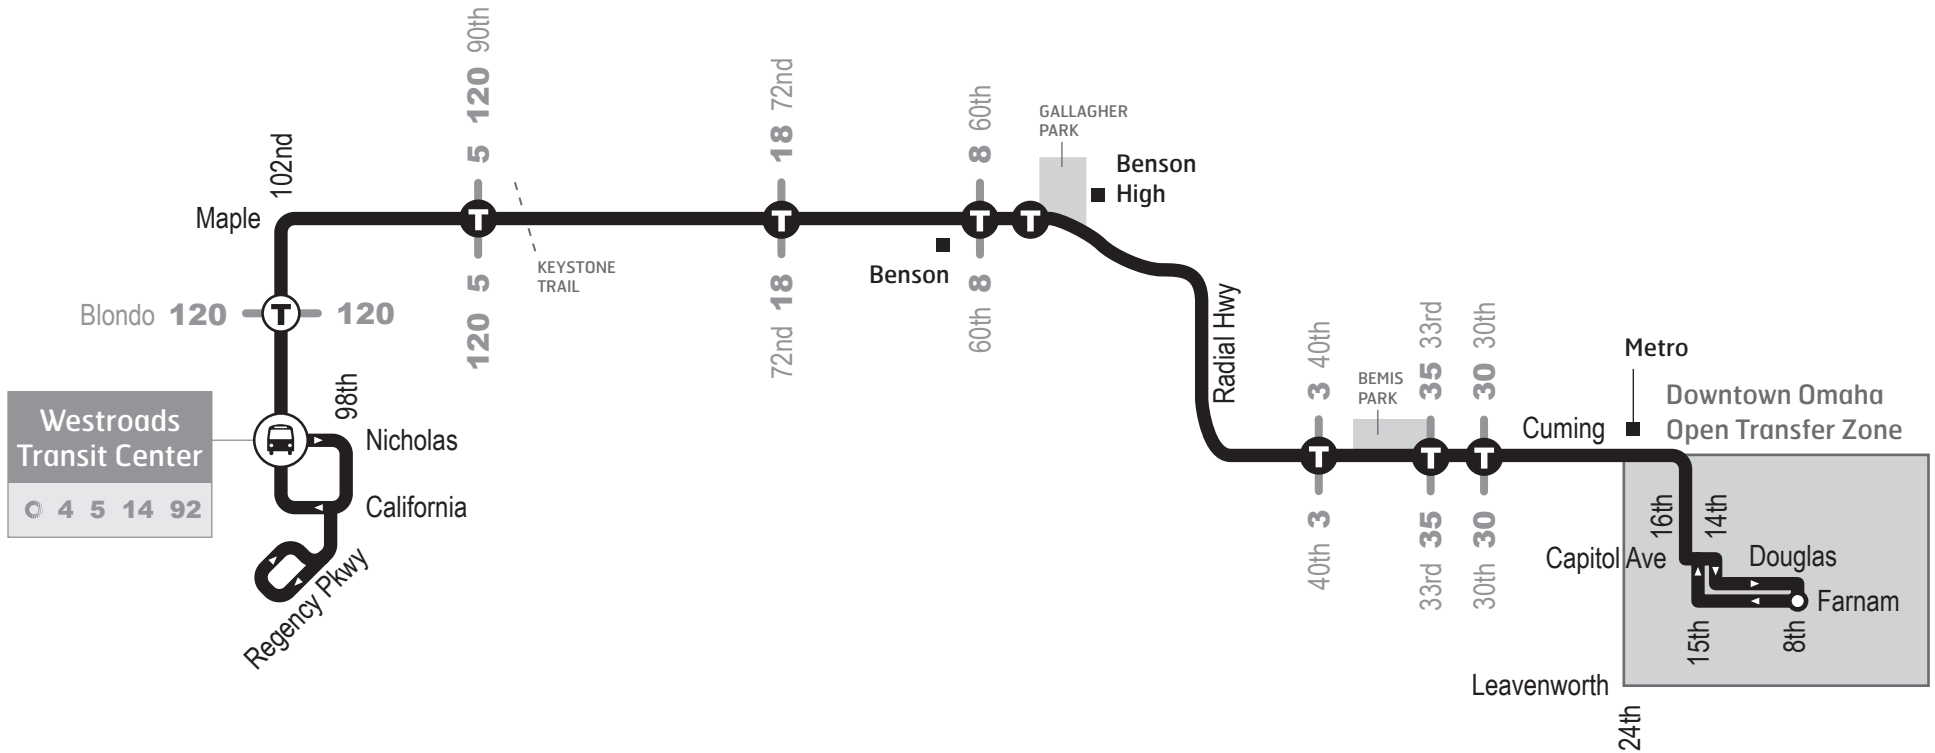

4 Maple Street

Legend

- Route 4
- Transfer Points
- Transfer Points Rush Hour Only
- Transit Center

West

Oeste

4 East

Este

Weekdays **Entre Semana**

► **Zona de Transferencia Abierta:** En el centro de la ciudad al este de la calle 24, al sur de la calle Cuming, y al norte de la calle Leavenworth, las transferencias pueden ocurrir en cualquier parada de autobús, a menos que la señal designa otra cosa. Se aplican las reglas regulares de transferencia.

 When transferring between two routes at a transit center, stand near the designated stop for the route you are going to board.

 Where two or more routes meet at an intersection, stand at the sign labeled for the route you are going to board. (shown below)

► **Open Transfer Zone:** Transfers may occur at any bus stop, unless the sign designates otherwise for the downtown area east of 24th street, south of Cuming Street and north of Leavenworth Street. Regular transfer rules apply.