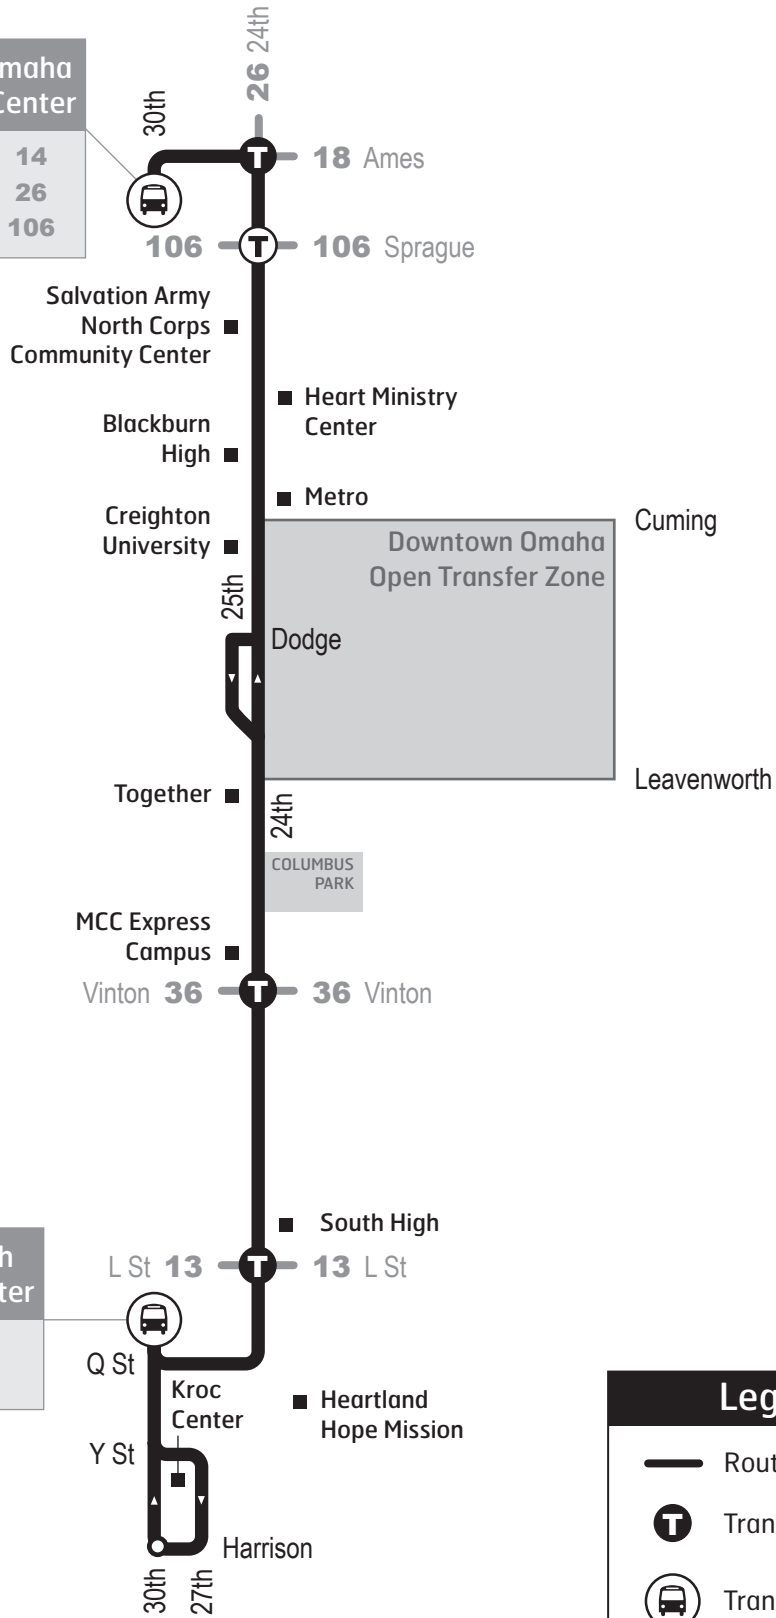

24 24th Street

North Omaha Transit Center			
3	5	8	14
18	24	26	
30	35	106	

MCC South Transit Center	
3	13
24	95

Legend	
	Route 24
	Transfer Points
	Transit Center