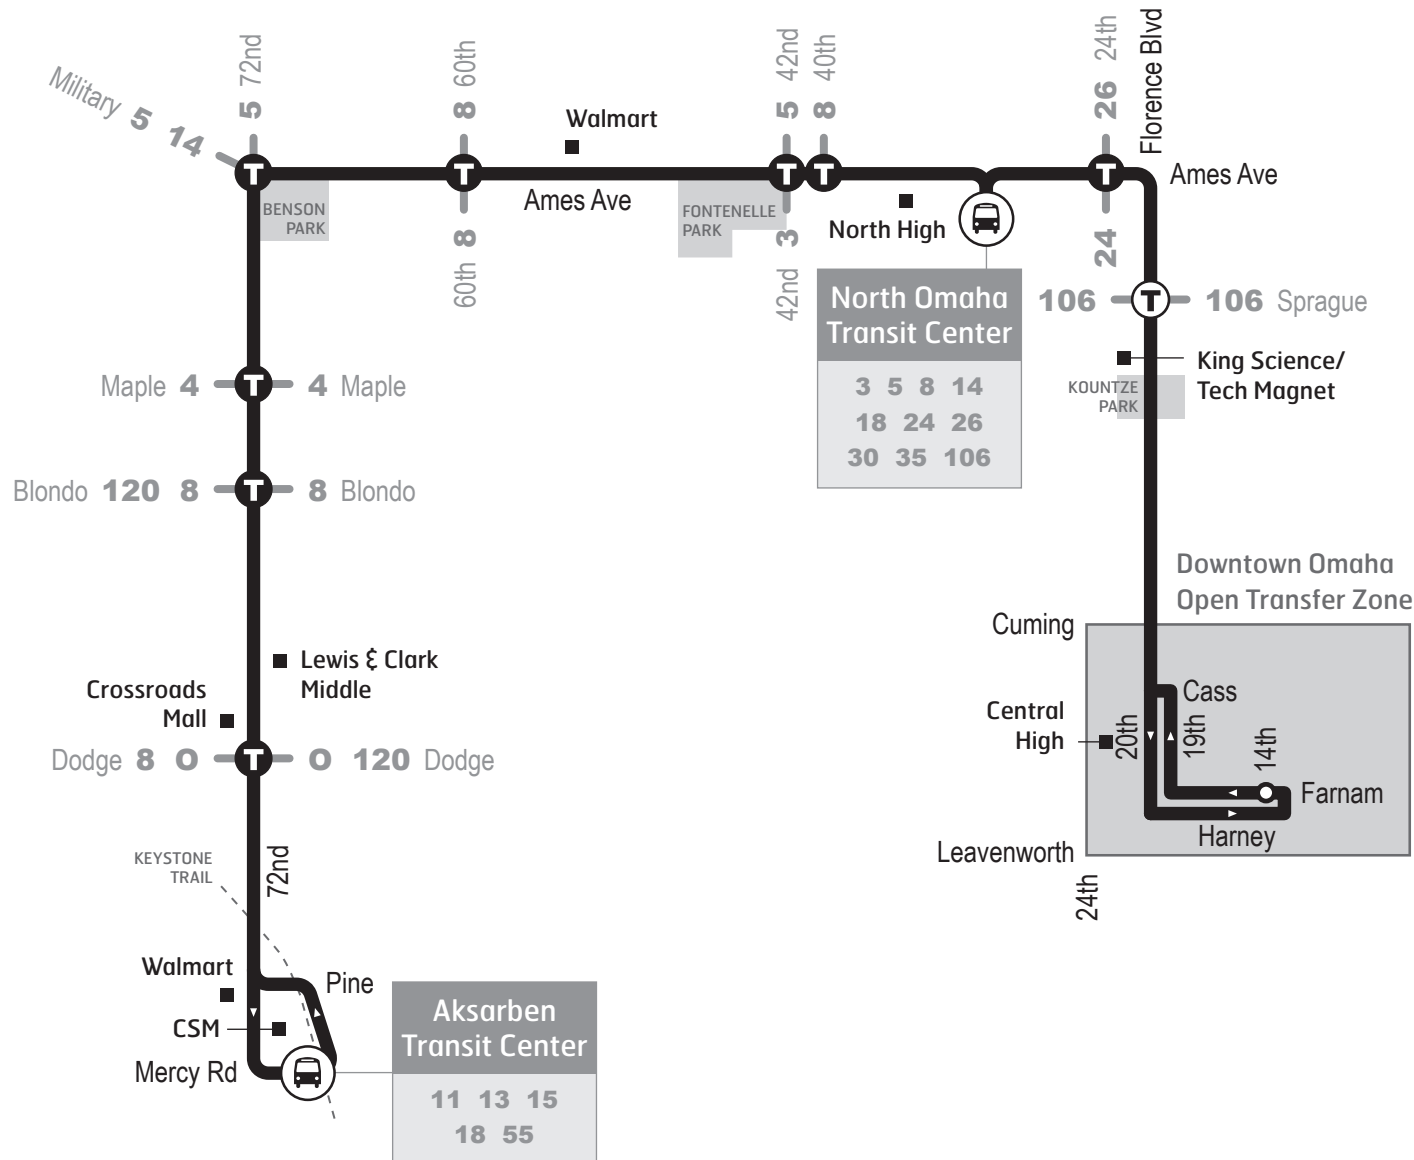

18 72nd Street / Ames Avenue

Legend

- Route 18
- Transfer Points
- Transfer Points Rush Hour Only
- Transit Center