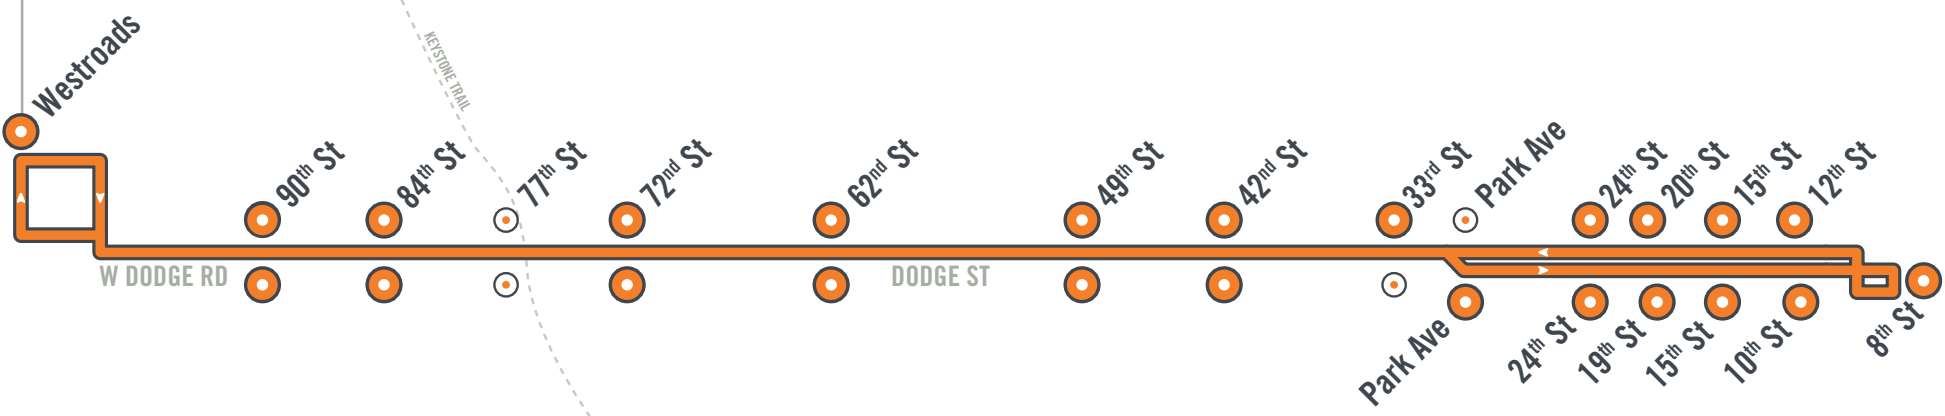

P WESTROADS TRANSIT CENTER HAS FREE PARKING FOR RIDERS

ORBT STATION
STATIONS PROVIDE RIDERS WITH AMENITIES INCLUDING TICKET VENDING MACHINES, RAISED PLATFORMS, REAL-TIME UPDATES, AND FREE WI-FI

ORBT STOP
STOPS ARE LOCATIONS WHERE ORBT WILL SERVE SMALLER SHELTERS OR SIGNS INSTEAD OF FULL STATIONS