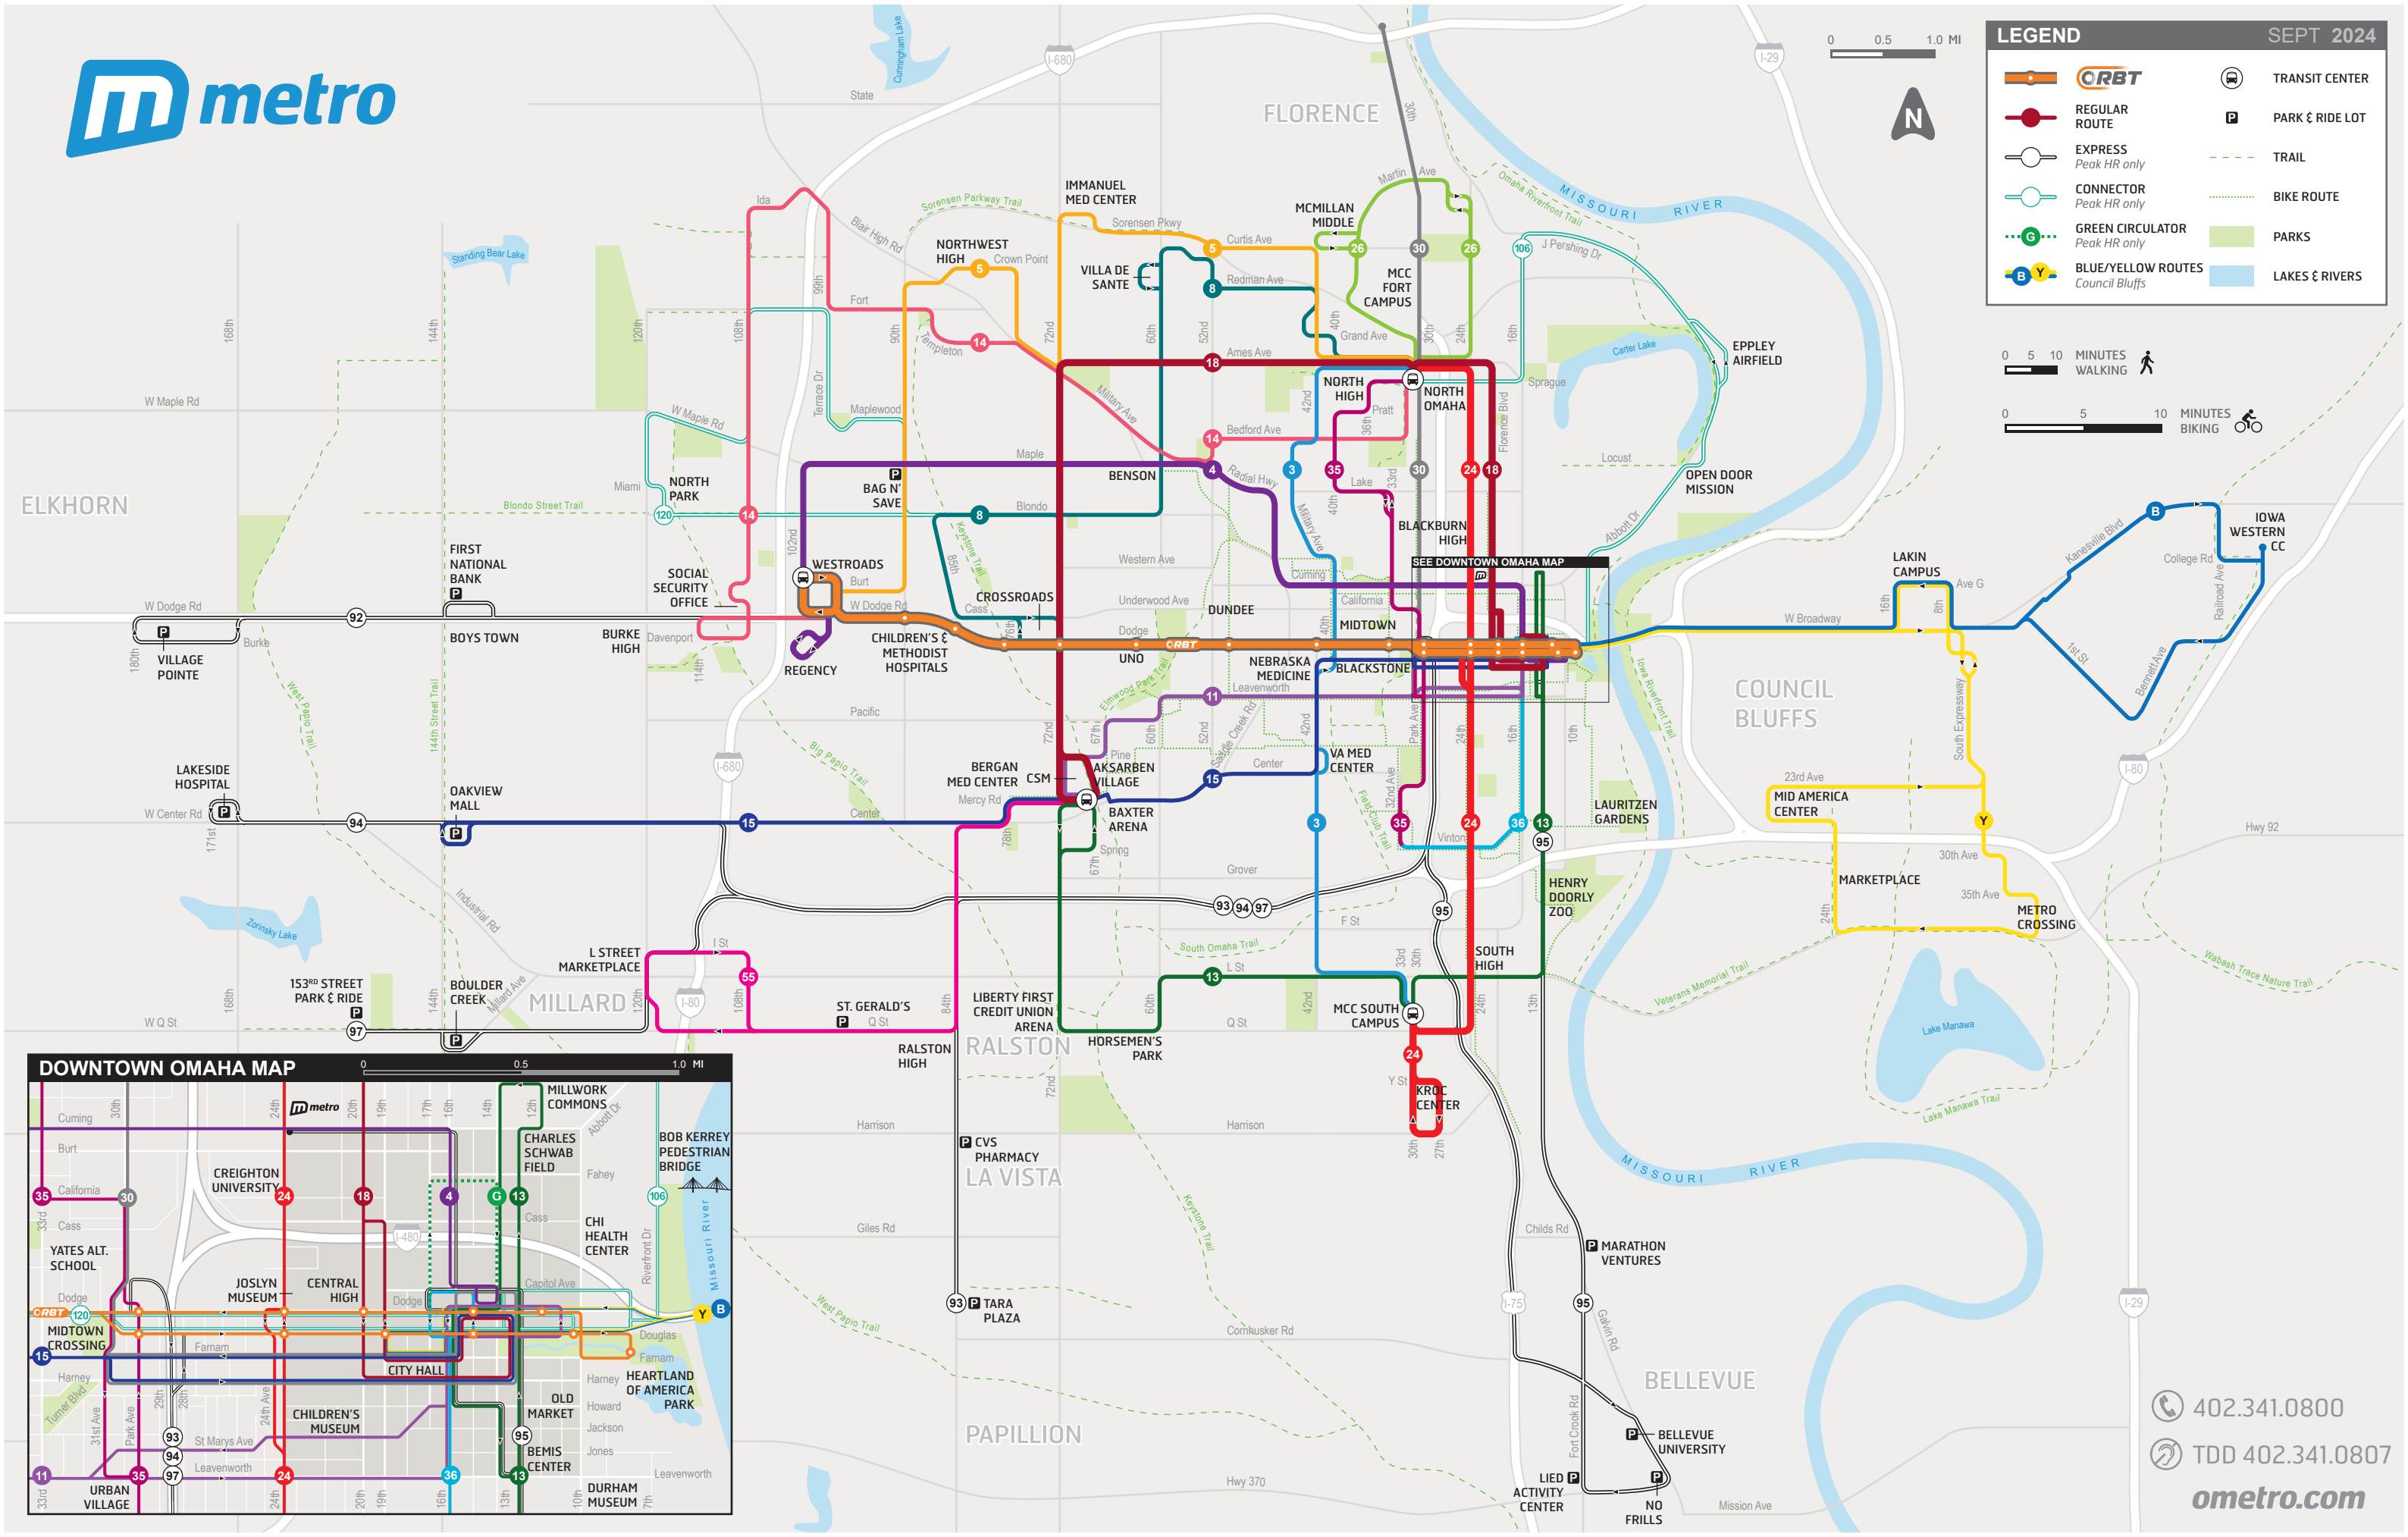

SEPT 2024

0 0.5 1.0 MI

LEGEND

	CRBT		TRANSIT CENTER
	REGULAR ROUTE		PARK & RIDE LOT
	EXPRESS Peak HR only		TRAIL
	CONNECTOR Peak HR only		BIKE ROUTE
	GREEN CIRCULATOR Peak HR only		PARKS
	BLUE/YELLOW ROUTES Council Bluffs		LAKES & RIVERS

0 5 10 MINUTES WALKING

0 5 10 MINUTES BIKING

402.341.0800
 TDD 402.341.0807
 ometro.com