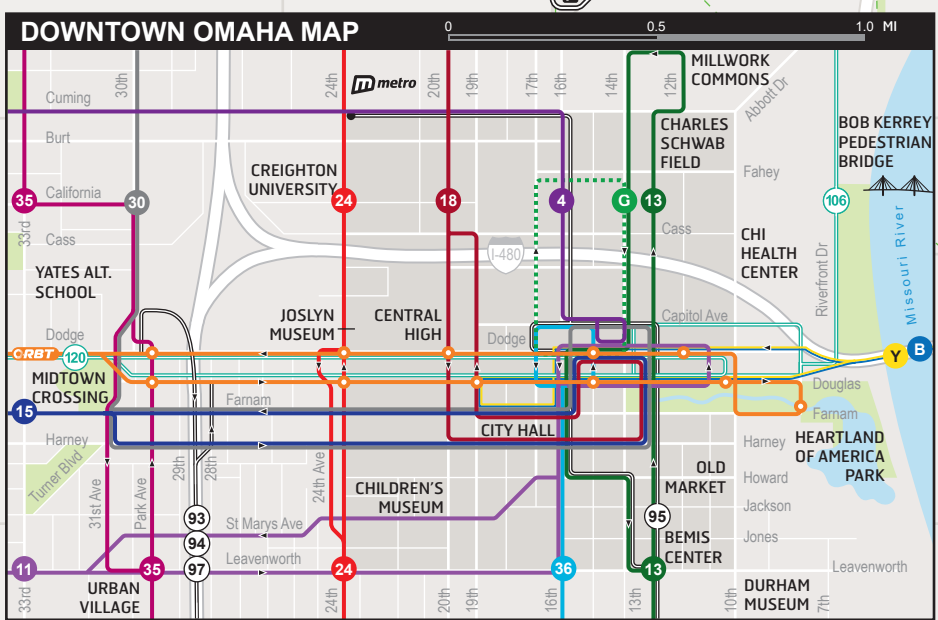

SEPT 2024

0 0.5 1.0 MI

LEGEND

	CRBT		TRANSIT CENTER
	REGULAR ROUTE		PARK & RIDE LOT
	EXPRESS Peak HR only		TRAIL
	CONNECTOR Peak HR only		BIKE ROUTE
	GREEN CIRCULATOR Peak HR only		PARKS
	BLUE/YELLOW ROUTES Council Bluffs		LAKES & RIVERS

0 5 10 MINUTES WALKING

0 5 10 MINUTES BIKING

402.341.0800
 TDD 402.341.0807
 ometro.com